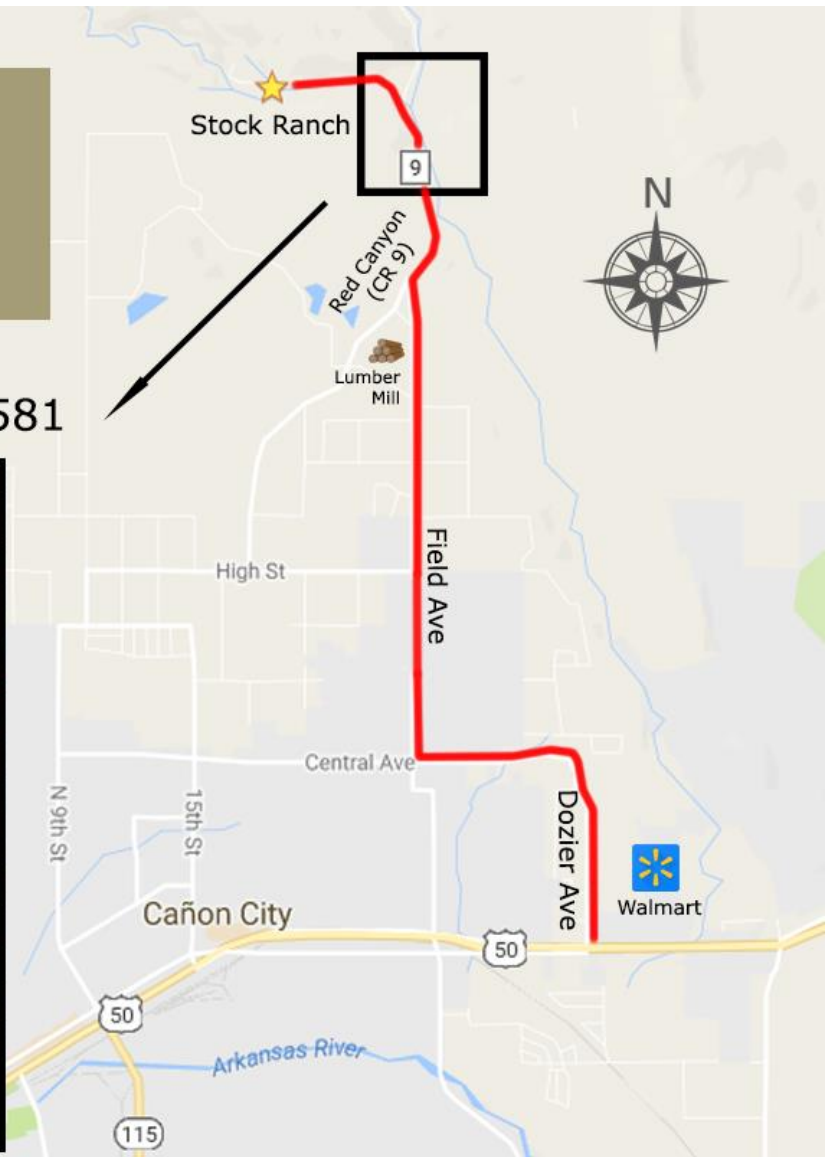

Stock Ranch

GPS Coordinates:
38.4973914, -105.2239581

Directions:

Travel to Cañon City, CO (located along US HWY 50)
Go **North**– on Dozier Ave (Walmart Intersection) – go 1.0 mi
Continue around left bend as Dozier becomes Central Ave – go another 0.6 mi
Turn **R** (North) – on Field Ave – go 2.2mi
Turn **R** (Northeast) – on Red Canyon/Co Rd 9 – go 0.8mi
Turn **L** (West) – at Stock Ranch Gate
Take right “Y” of the driveway (see inset) & follow ribbons/signs to pit

Google Maps Navigation 

[https://www.google.com/maps/place/38°30'15.9"N+105°13'14.8"W/@38.4973914,-105.2239581](https://www.google.com/maps/place/38°30'15.9)

Stock Ranch is private land open to RMTA members only for practice Sunday thru Friday. No riding on Saturdays. No Camping. No Alcohol. Open to all on event days.