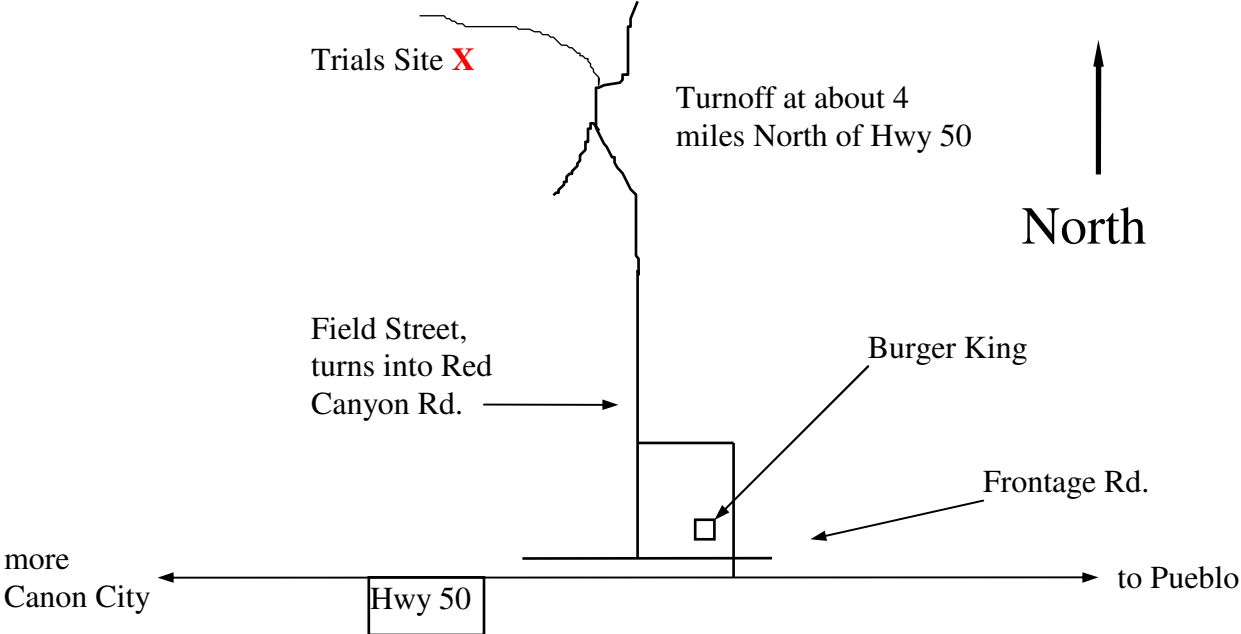

STOCK RANCH

Turn onto frontage road at Bunge King at East side of Canon City, go up a block to Field Street. Go North on Field for about 4 miles, then turn left and follow road up to trials site.