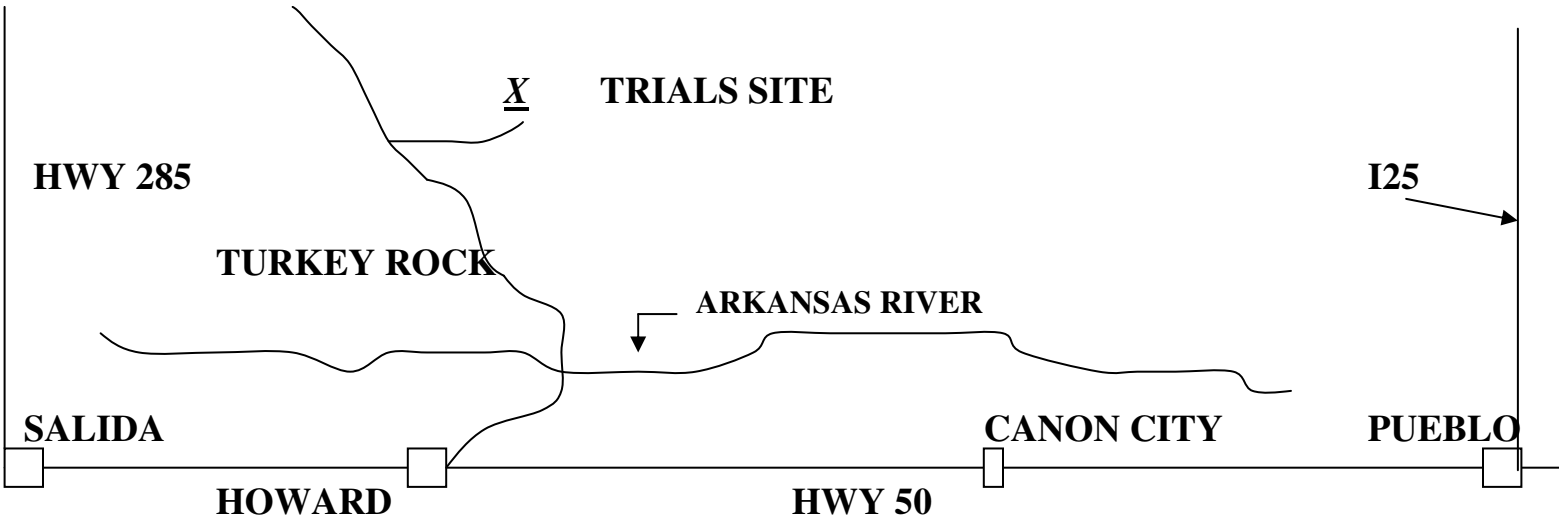

TURKEY ROCK

Directions: From Hwy 50 turn north on CR 47, after going under railroad track turn west on CR 45, stay on CR 45 and turn northeast on the second road (not driveway), follow to pit area.
Elevation about 7625 ft.

GPS:

38.444000, -105.822689

38°26'38.40", -105°49'21.68"

38°26.633' N, 105°49.350' W