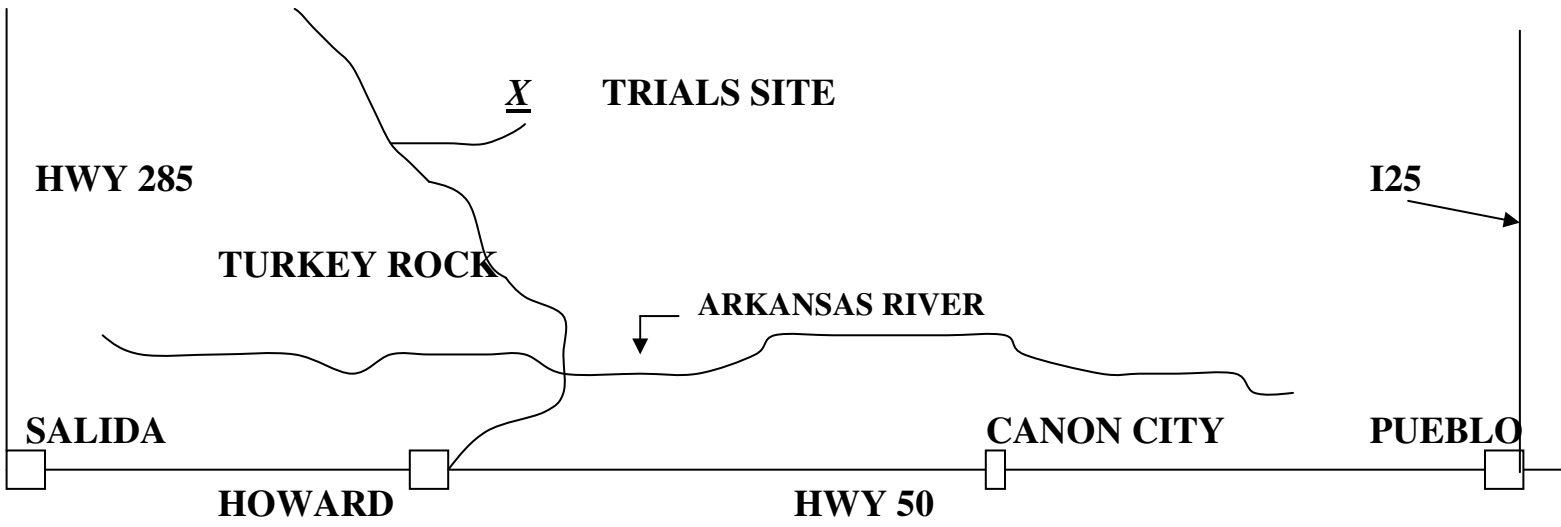

RMATA Series #5 Turkey Rock

When: June 6, 2010

Where: Turkey Rock

Time: Sign up at 9:00 am
Ride at 10:00 am

Entry: Members - \$20.00 per rider, NTE \$50.00 per family
for regular classes. Junior A/B riders - free
Non-members - \$30.00

TURKEY ROCK

Directions: From Hwy 50 turn north on CR 47, after going under railroad track turn west on CR 45, stay on CR 45 and turn northeast on the second road (not driveway), follow to pit area.
Elevation about 7625 ft.

GPS:

38.444000, -105.822689

38°26'38.40", -105°49'21.68"

38°26.633' N, 105°49.350' W