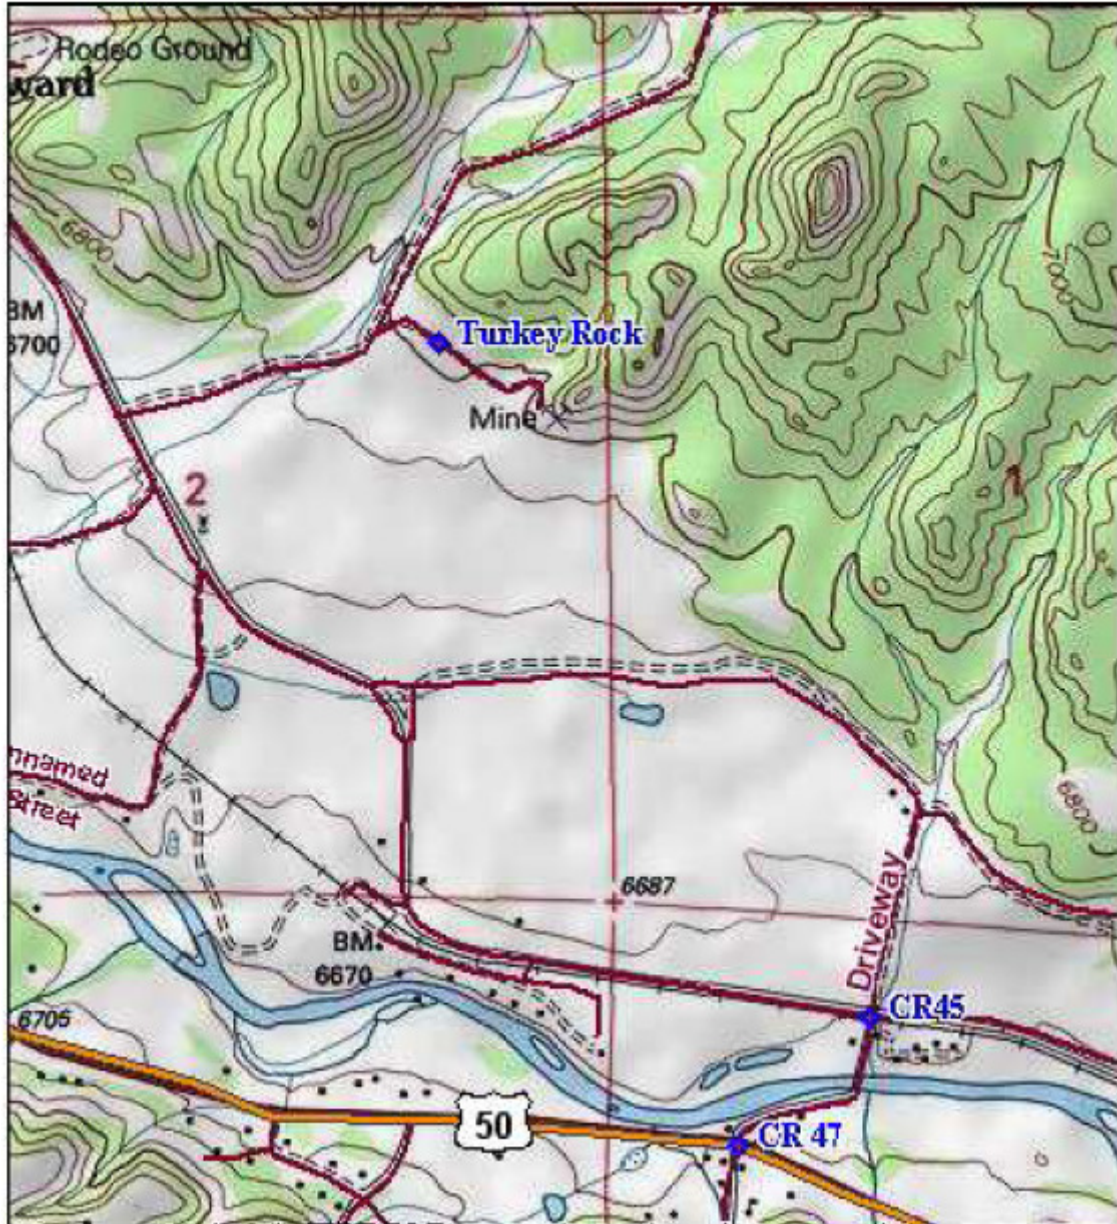

RMATA Series #5 Turkey Rock

When: June 6, 2010

Where: Turkey Rock

Time: Sign up at 9:00 am
Ride at 10:00 am

Entry: Members - \$20.00 per rider, NTE \$50.00 per family
for regular classes. Junior A/B riders - free
Non-members - \$30.00

TURKEY ROCK

Directions: From Hwy 50 turn north on CR 47, after going under railroad track turn west on CR 45, stay on CR 45 and turn northeast on the second road (not driveway), follow to pit area.
Elevation about 7625 ft.

GPS:

38.444000, -105.822689

38°26'38.40", -105°49'21.68"

38°26.633' N, 105°49.350' W