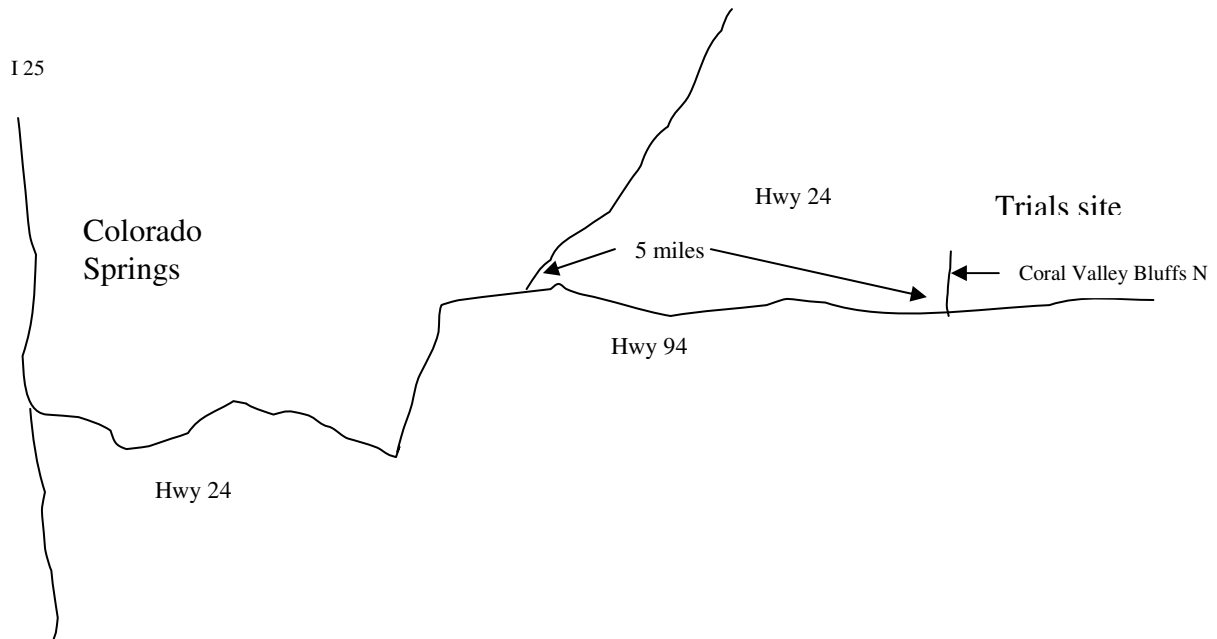

## Coral Bluffs Map

Follow Hwy 24 east out of Colorado Springs to Hwy 94 east. Go 5 miles east to the 5 mile marker. There is also a deer crossing sign there. Turn north on Coral Valley Bluffs North for about a 1/2 mile to a gate into the trials area. There should be markings up from Coral Valley Bluffs North in.

GPS: 38.865848, -104.604388