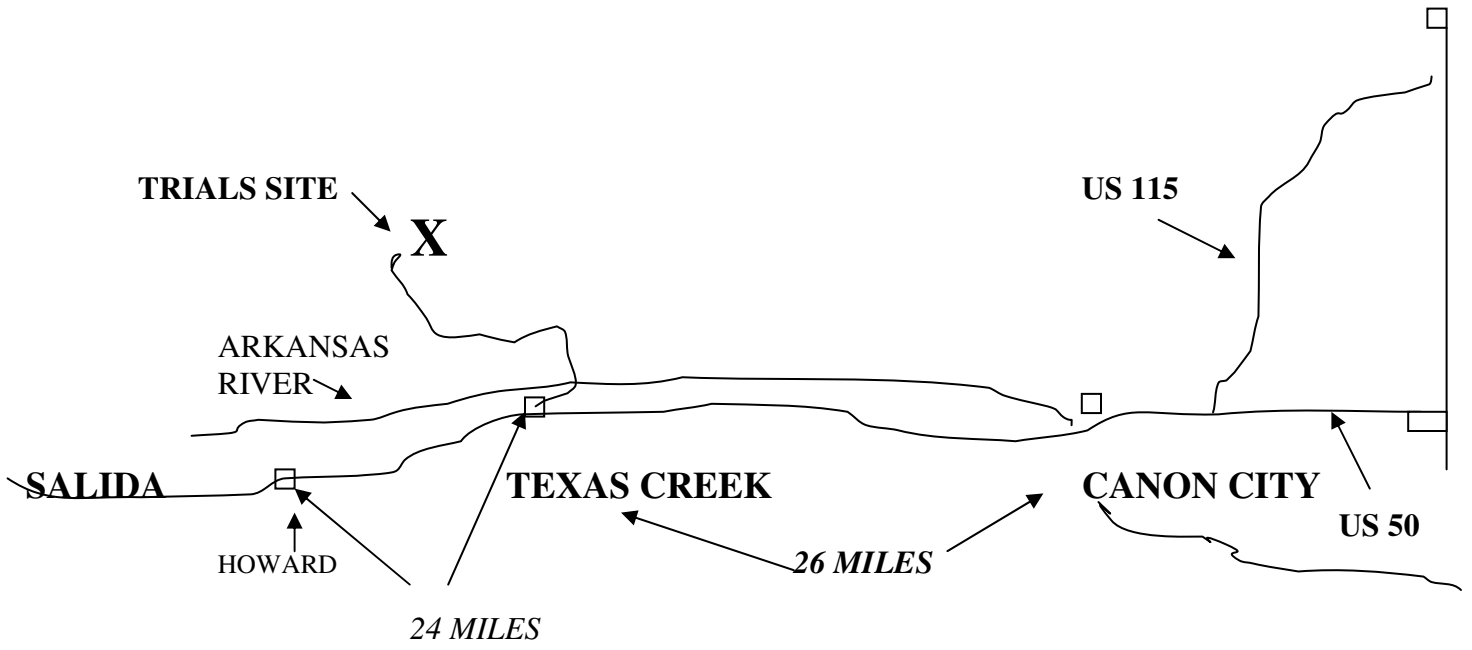

RMTA Series # 1 Texas Creek

When: April 18, 2010

Where: Texas Creek, CO

Time: Sign up at 9:00 am
Ride at 10:00 am

Entry: Members - \$20.00 per rider, NTE \$50.00 per family
for regular classes. Junior A/B riders - free
Non-members - \$30.00

All or part of this operation is conducted on Public Lands under special permit from the U.S. Bureau of Land Management.

TEXAS CREEK

Latitude: **38°25'1.90"N**

Longitude: **105°36'49.35"W**